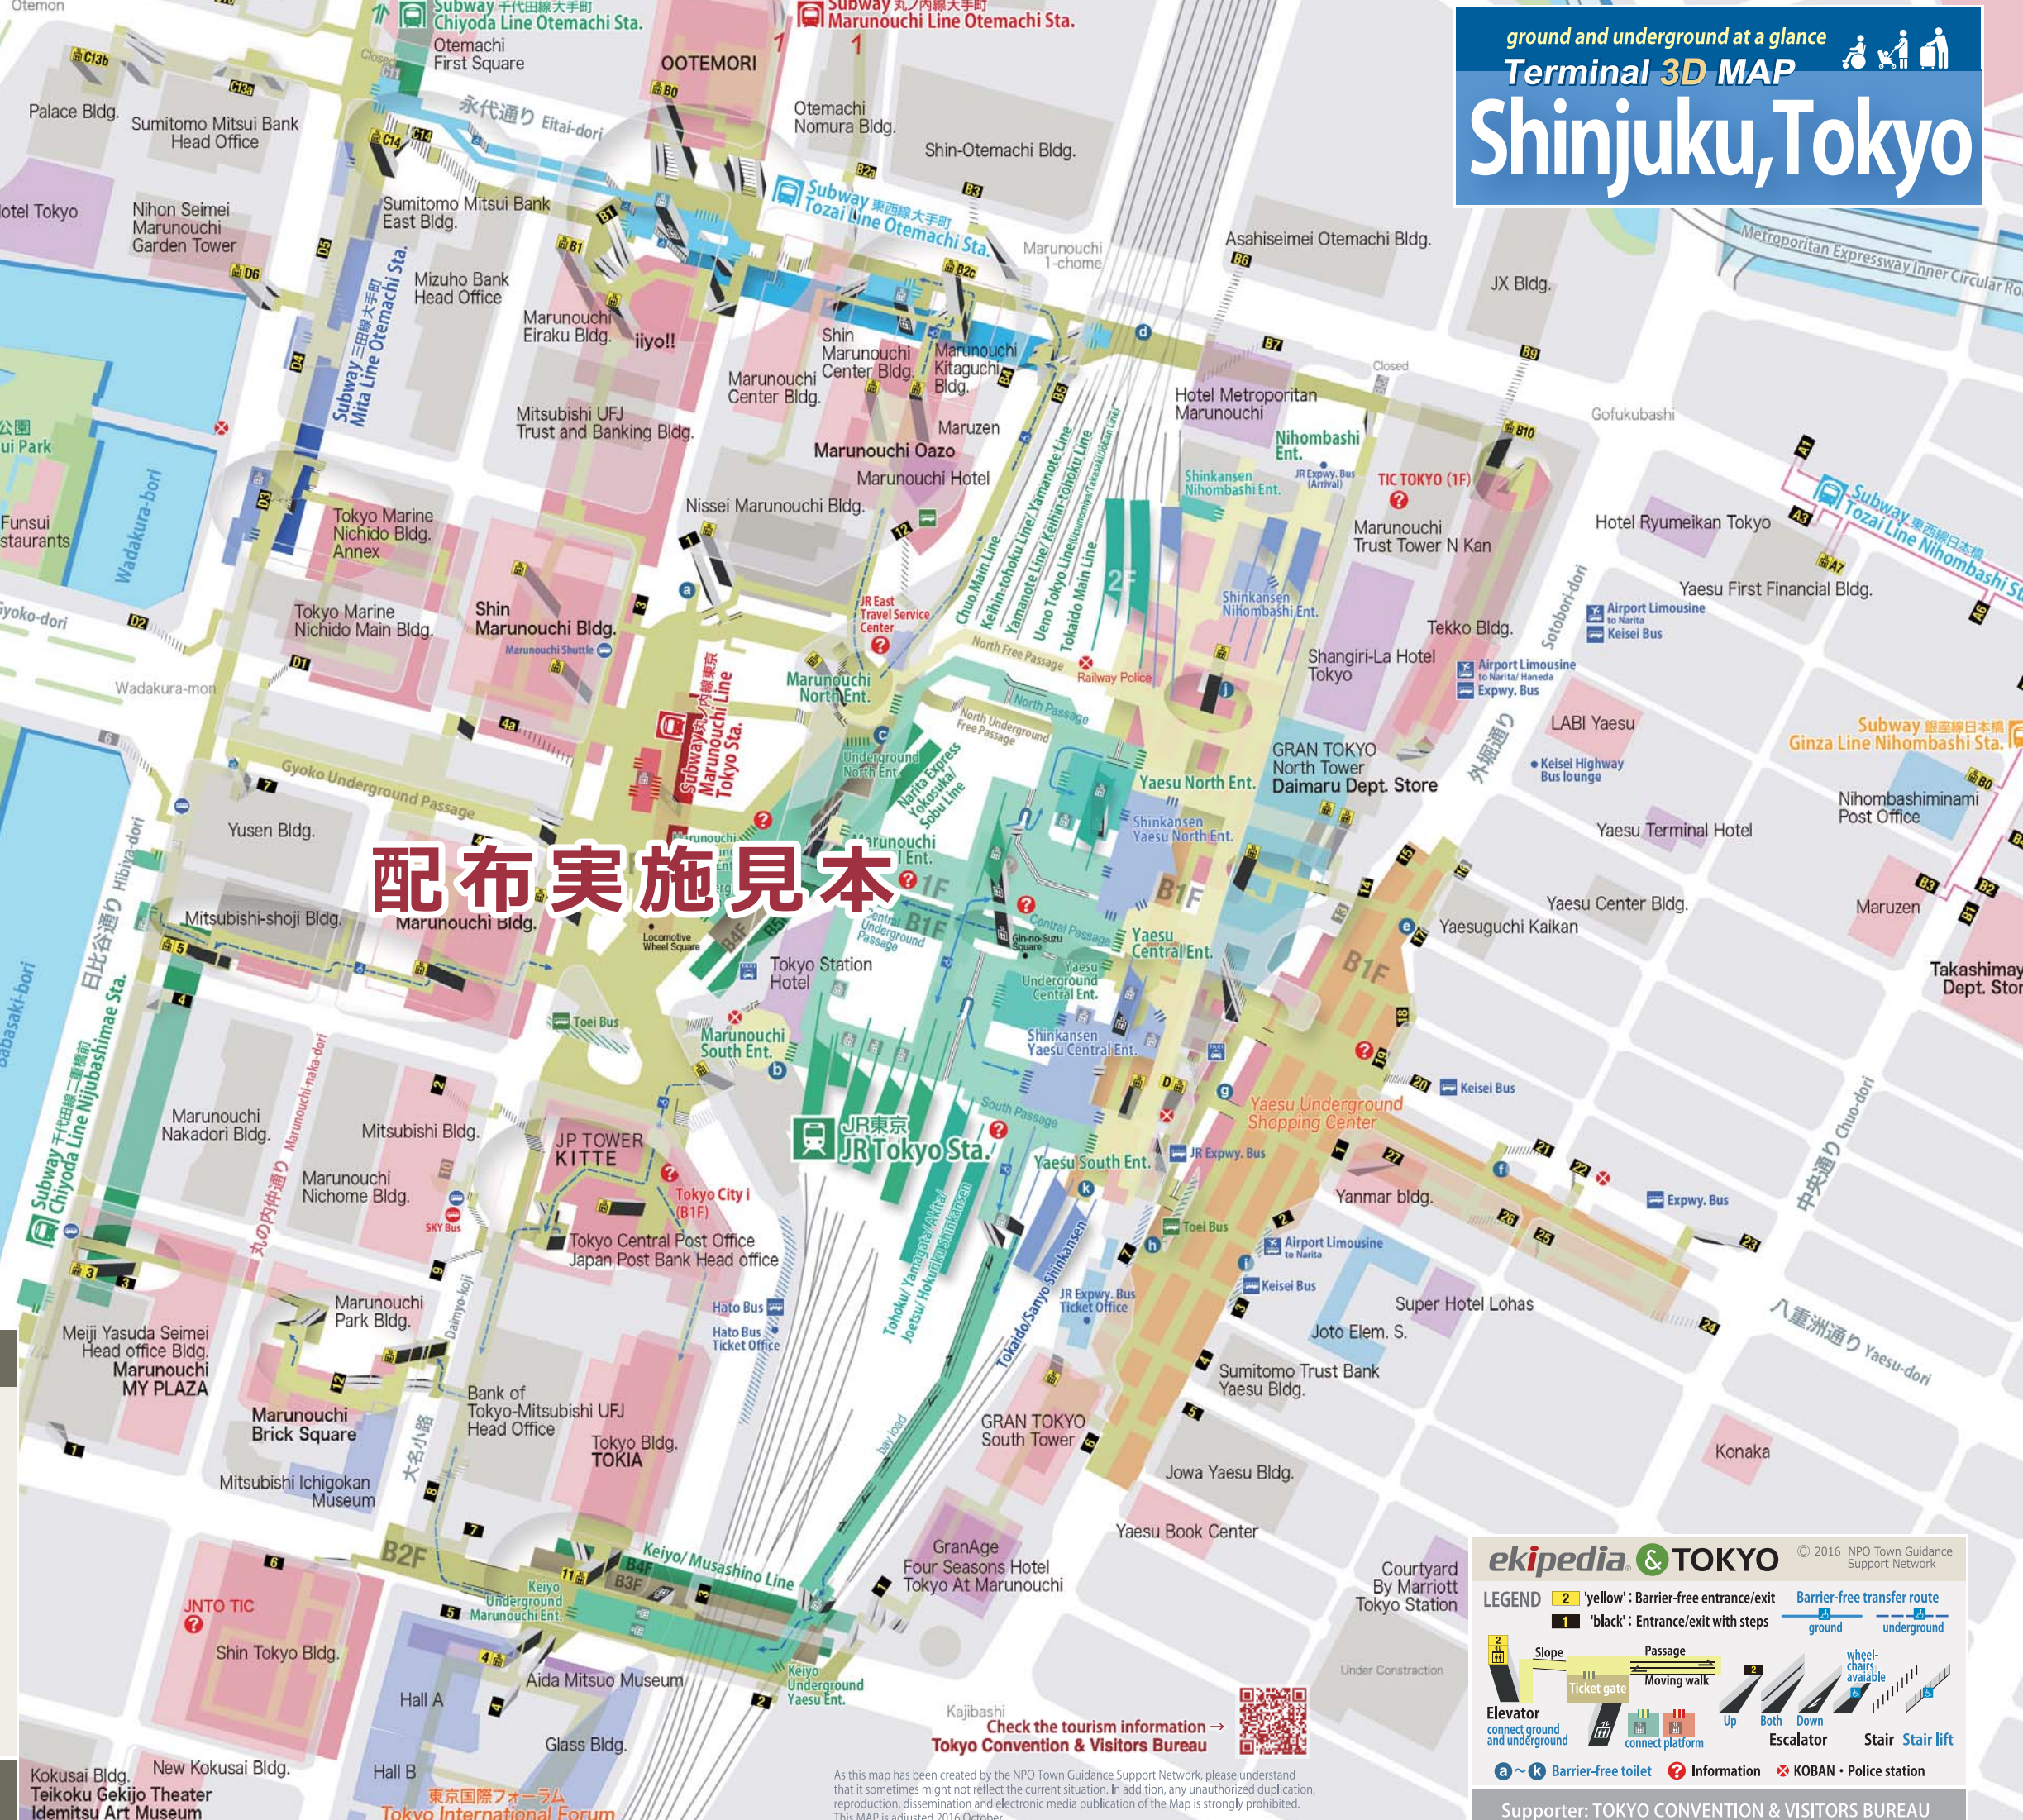

← Easy-to-find, barrier-free facilities
Ekipedia

皇居東御苑
 Imperial Palace East Gardens

Kikyomon Sakurada Niju Yagura

皇居外苑
 Imperial Palace Detached Court

Evacuation Area

ekipedia Barrier-free guide

Main city terminals and 746 national subway station guide

Ekikipedia Search

ekipedia MAP Print
 When going out, or on a business or other trip, or losing your way

At any nearby 7-Eleven a terminal map and subway map may be printed out

MAPprint exclusive site

New Year's Postcard Donations Aid Program

Our New Year's postcard donations program celebrates its 67th anniversary in fiscal 2016.

A donation of ¥5 is added to each New Year's postcard, and funds raised through sales of these postcards are allocated to organizations engaged in activities in 10 fields, including the promotion of social welfare, healthy youth development, emergency disaster aid and disaster prevention, and global environmental conservation.

配布実施見本

Check the tourism information →
Tokyo Convention & Visitors Bureau

ekipedia & TOKYO

LEGEND

- 2 'yellow': Barrier-free entrance/exit
- 1 'black': Entrance/exit with steps
- Barrier-free transfer route: ground, underground
- Slope
- Passage
- Moving walk
- Ticket gate
- Elevator: connect ground and underground, connect platform
- Up, Both, Down
- Escalator
- Stair lift
- wheel-chairs available
- a~k Barrier-free toilet
- Information
- KOBAN - Police station