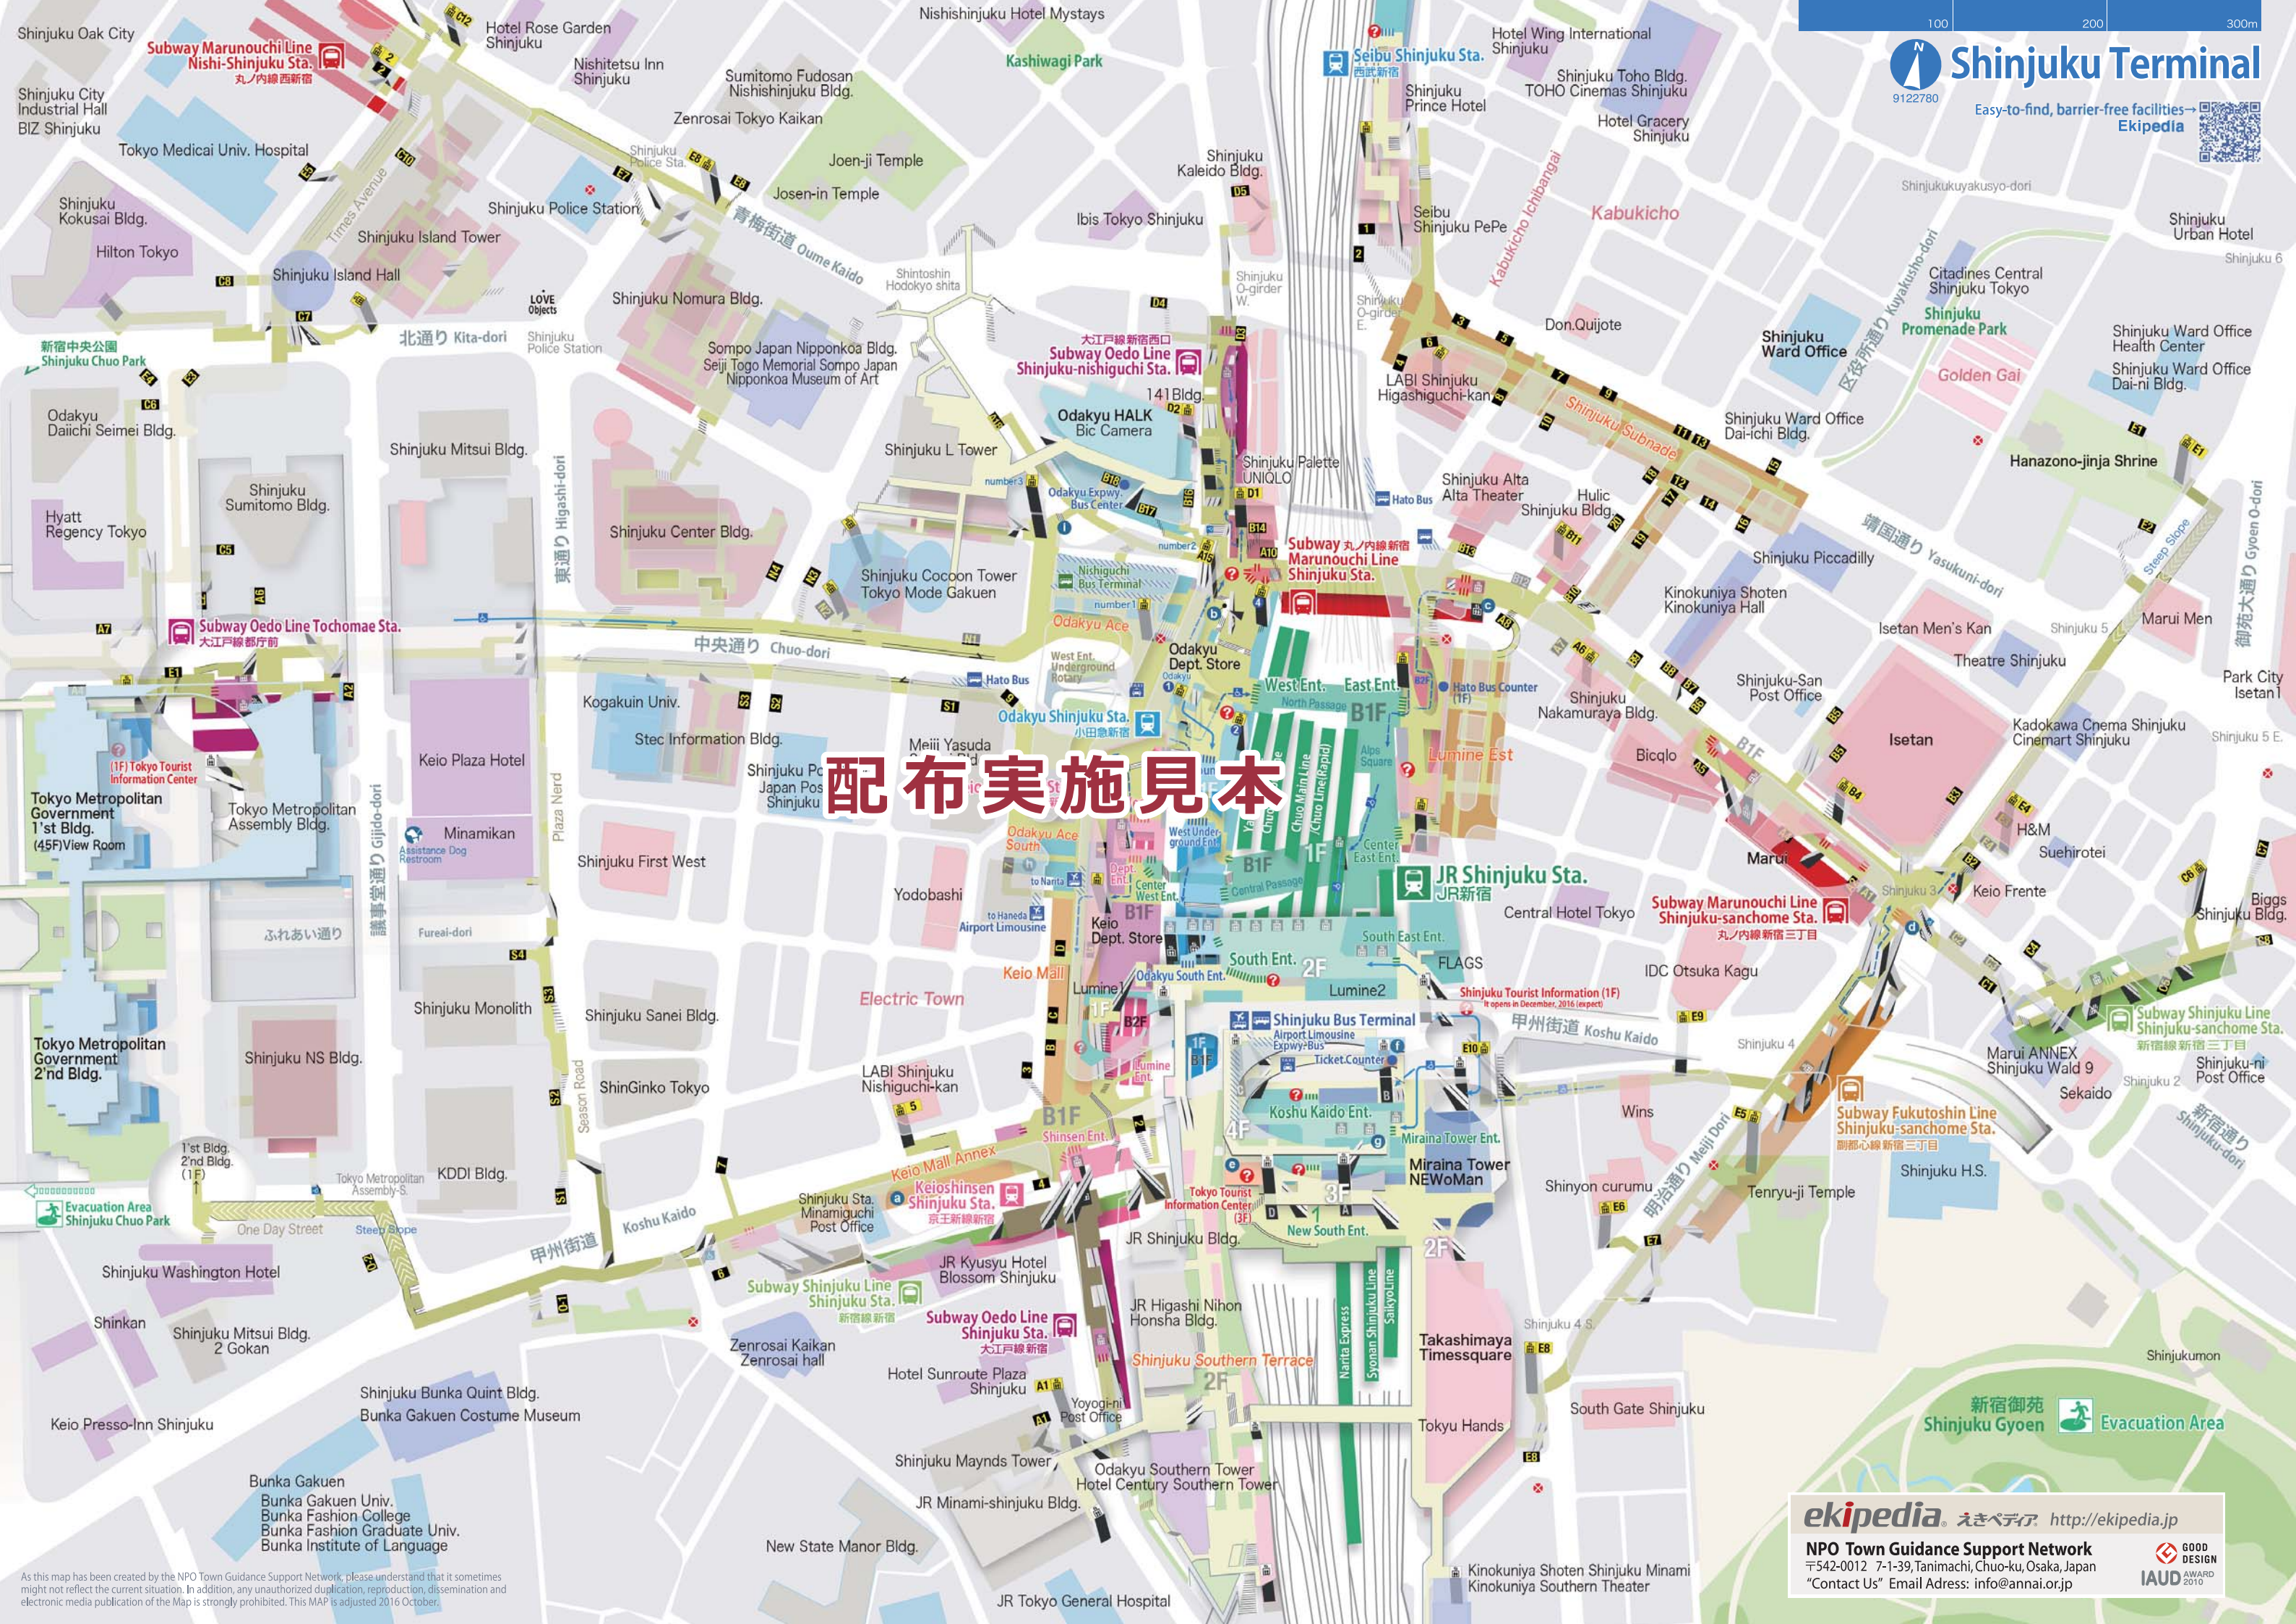

Shinjuku Terminal

Easy-to-find, barrier-free facilities → Ekipedia

配布実施見本

ekipedia. えきペディア <http://ekipedia.jp>

NPO Town Guidance Support Network
〒542-0012 7-1-39, Tanimachi, Chuo-ku, Osaka, Japan
"Contact Us" Email Address: info@annai.or.jp

As this map has been created by the NPO Town Guidance Support Network, please understand that it sometimes might not reflect the current situation. In addition, any unauthorized duplication, reproduction, dissemination and electronic media publication of the Map is strongly prohibited. This MAP is adjusted 2016 October.